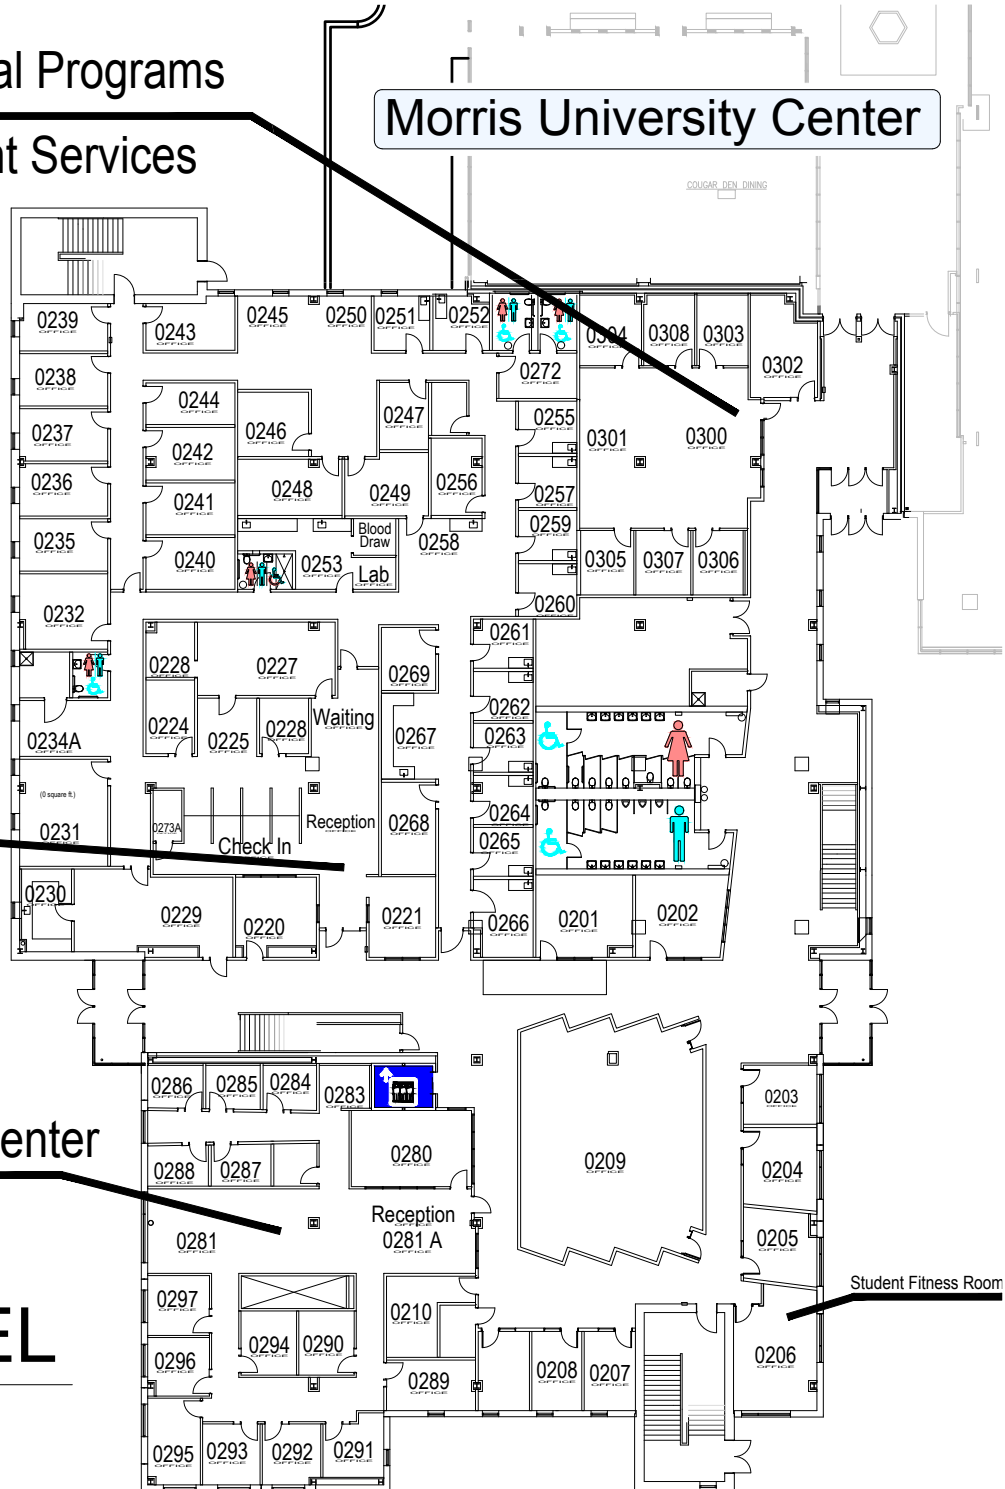

Student Success Center

Center for International Programs
International Student Services

Morris University Center

Health Services &
Counseling Services

Career Development Center

LOWER LEVEL

Student Success Center

Emergency Plans, Floor Plans, Maps, & Send Comments

eGUIDE

<http://www.siu.edu/facilities/eguide/>

EMERGENCY STORM SHELTERS

In event of a Tornado Warning everyone should go to a Lower Level **Primary Storm Shelter**

In event you can not get to a Primary Shelter go to a **Secondary Storm Shelter**

Lower Level Student Success Center

EMERGENCY STORM SHELTERS

In event of a Tornado Warning everyone should go to a Lower Level **Primary Storm Shelter**