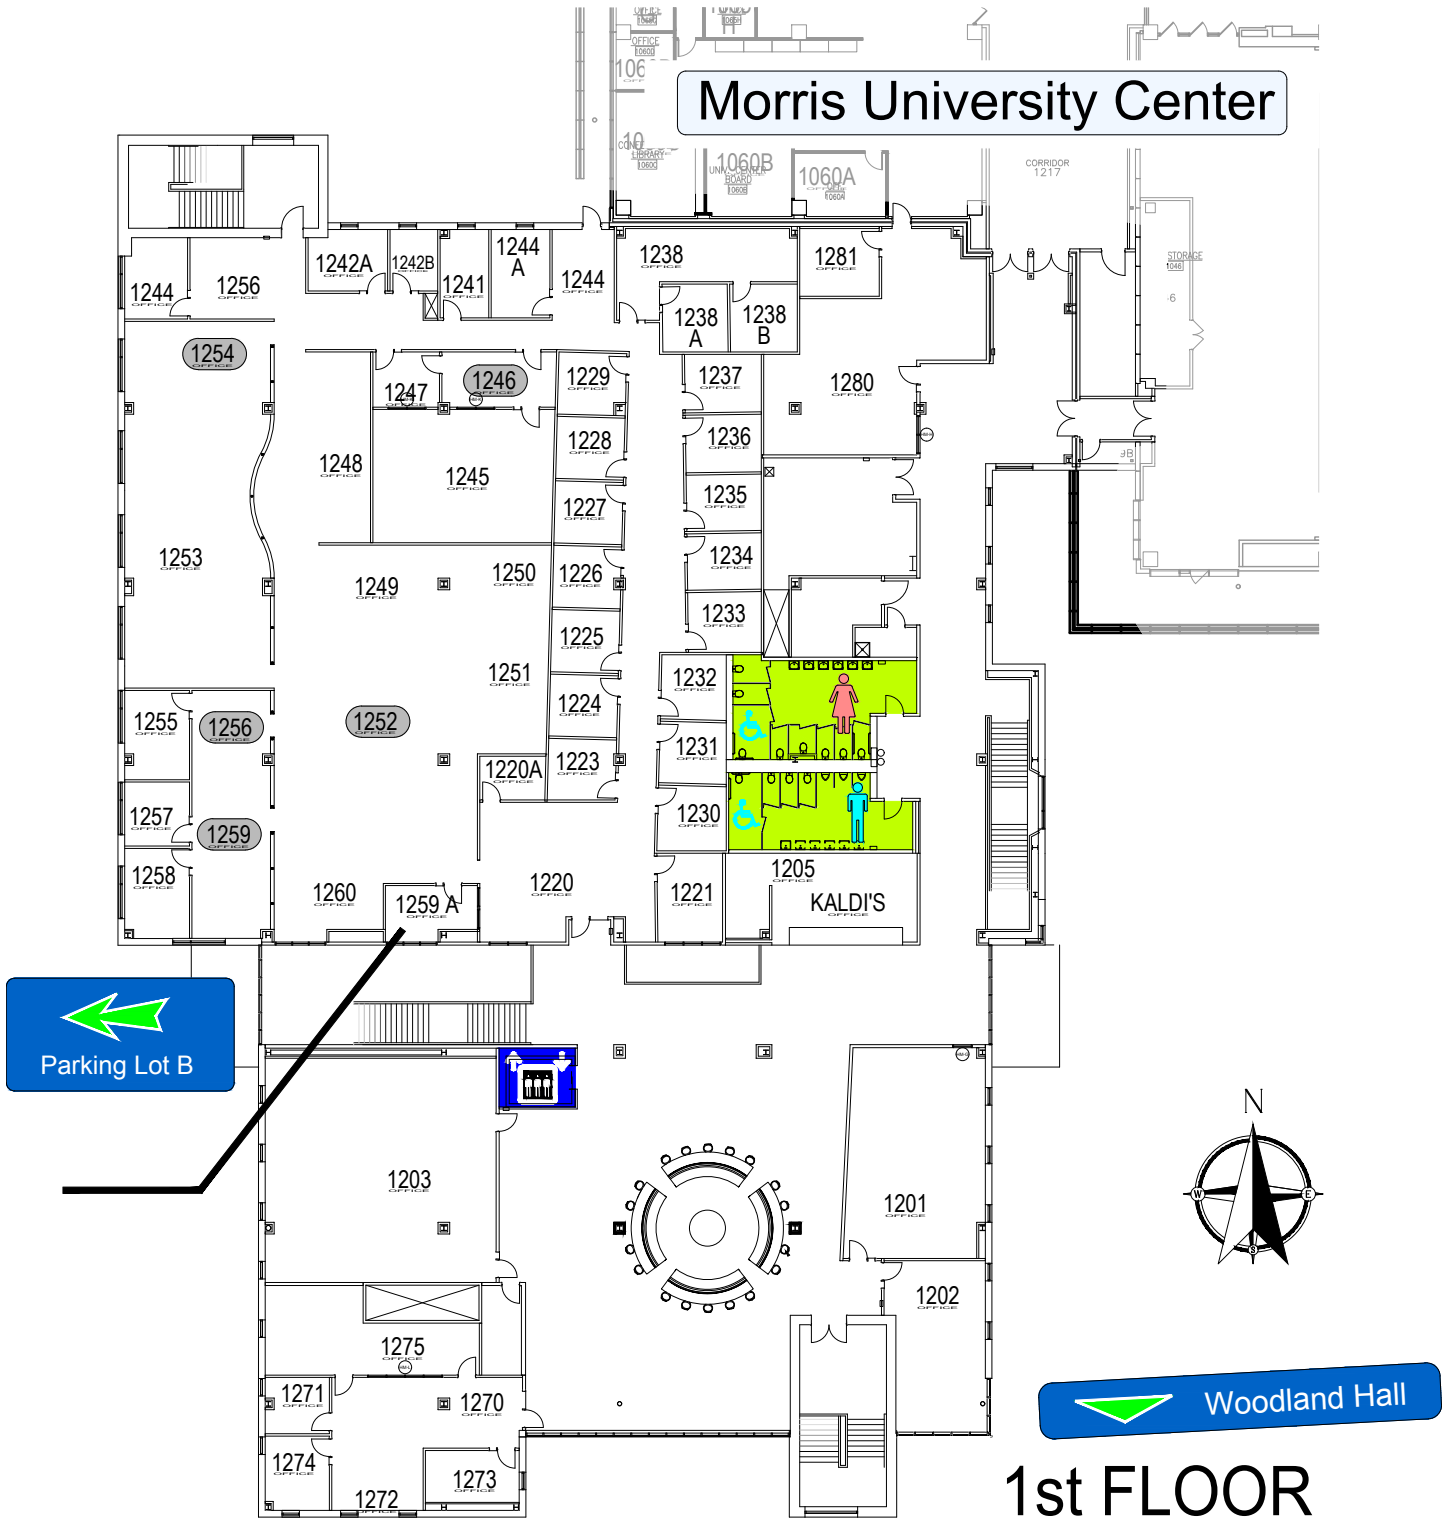

Emergency Plans, Floor Plans, Maps, & Send Comments

eGUIDE

<http://www.siu.edu/facilities/eguide/>

EMERGENCY STORM SHELTERS

In event of a Tornado Warning everyone should go to a Lower Level **Primary Storm Shelter**

In event you can not get to a Primary Shelter go to a **Secondary Storm Shelter**

Lower Level Student Success Center

EMERGENCY STORM SHELTERS

In event of a Tornado Warning everyone should go to a Lower Level **Primary Storm Shelter**

In event you can not get to a Primary Shelter go to a **Secondary Storm Shelter**

1st FLOOR Student Success Center

EMERGENCY EXIT PLAN

EXIT IN CASE OF EMERGENCY USE MARKED EXITS **EXIT**

DO NOT USE OPEN STAIRS OR ELEVATORS

Morris University Center

EXIT To MUC

EXIT
TO OUTSIDE

Student
Success Center

LOWER LEVEL