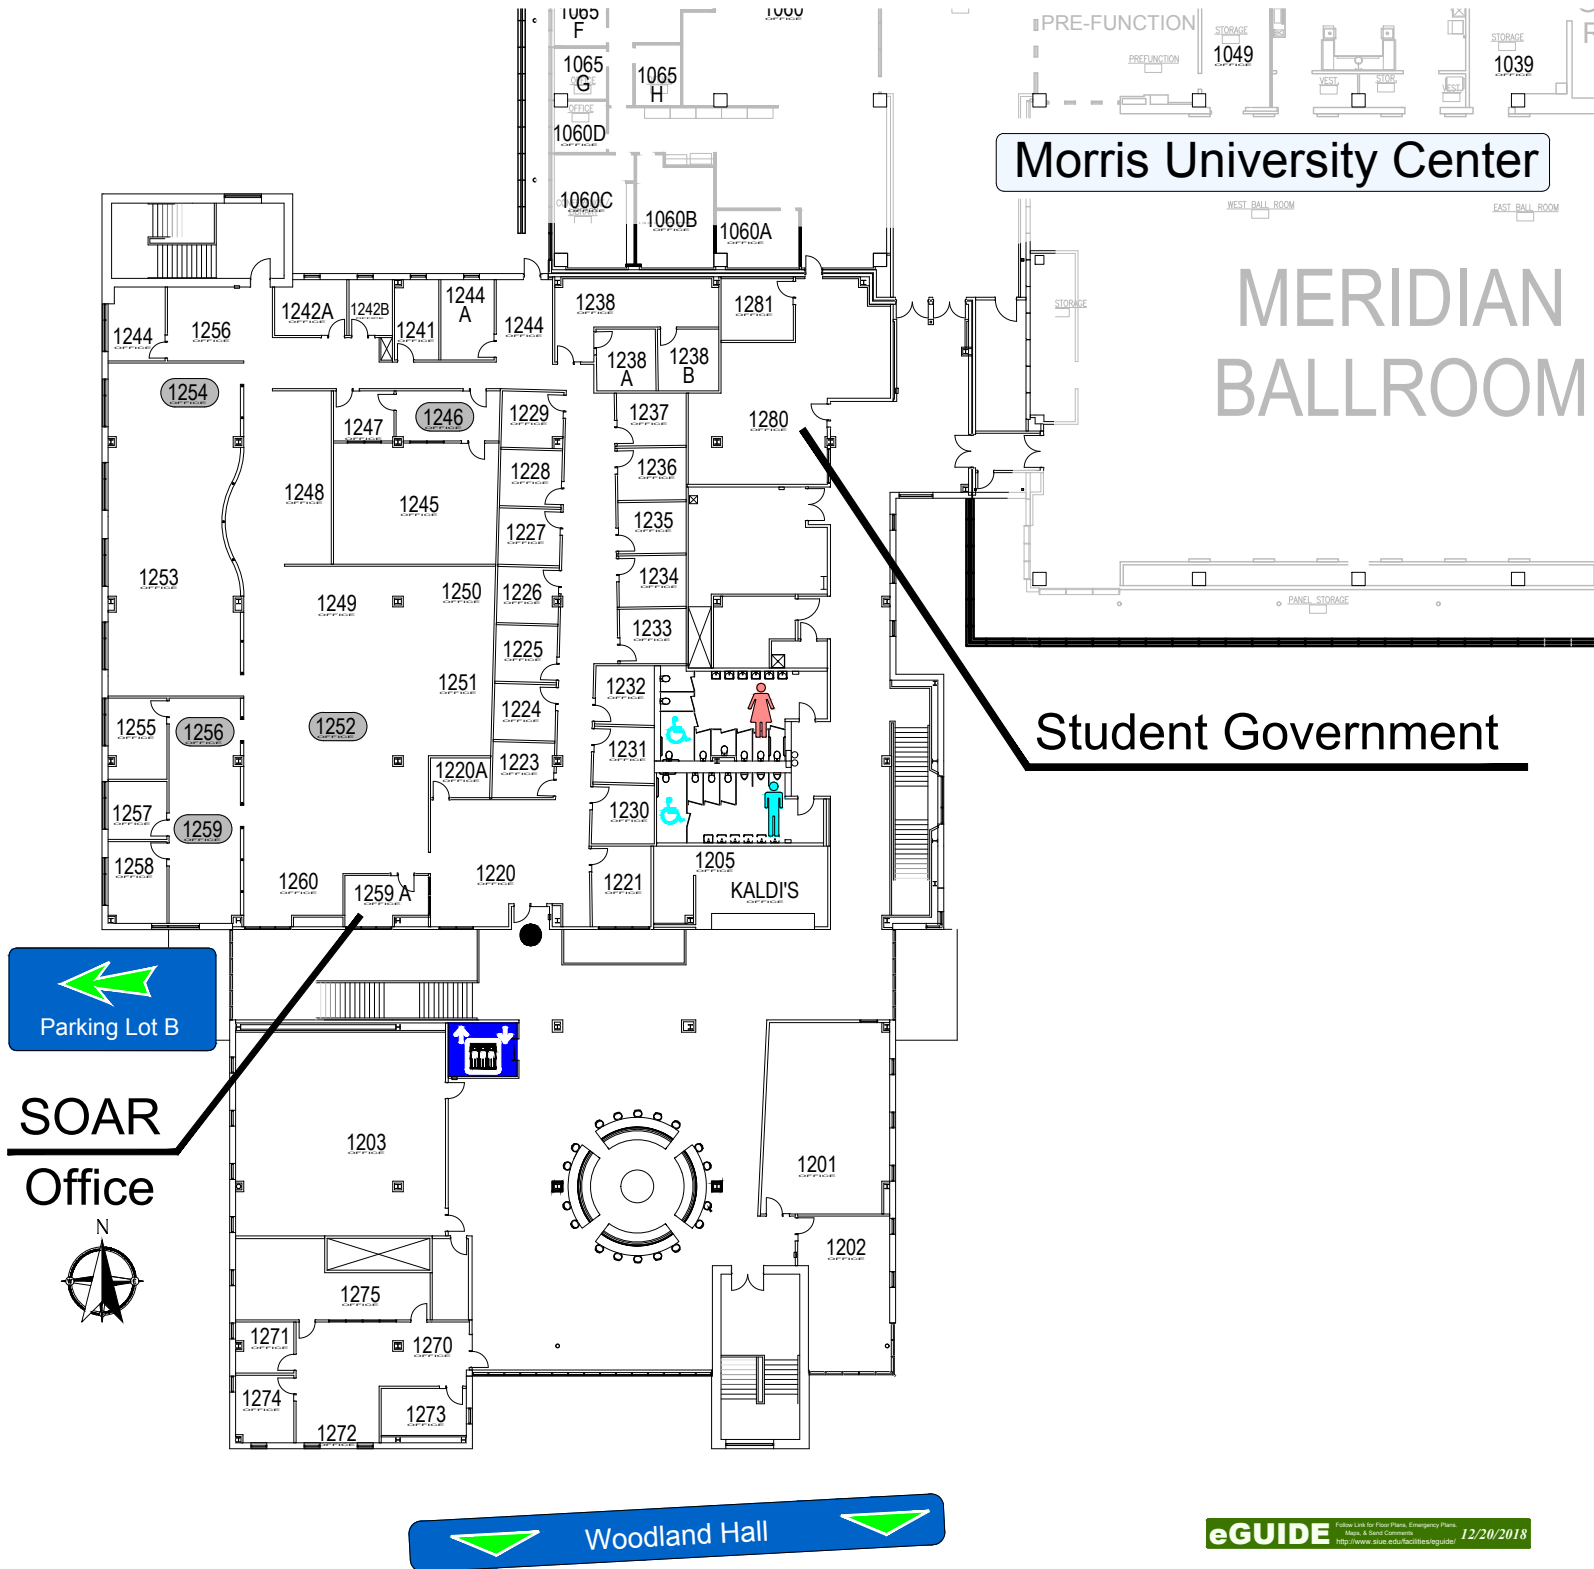

Student Success Center

Center for International Programs
International Student Services

Morris University Center

Health Services &
Counseling Services

Career Development Center

LOWER LEVEL

Student Success Center

Emergency Plans, Floor Plans, Maps, & Send Comments

eGUIDE

<http://www.siu.edu/facilities/eguide/>

EMERGENCY STORM SHELTERS

In event of a Tornado Warning everyone should go to a Lower Level **Primary Storm Shelter**

In event you can not get to a Primary Shelter go to a **Secondary Storm Shelter**

Lower Level Student Success Center

EMERGENCY STORM SHELTERS

In event of a Tornado Warning everyone should go to a Lower Level **Primary Storm Shelter**

Morris University Center

EXIT To MUC

EXIT
TO OUTSIDE

Student
Success Center

LOWER LEVEL